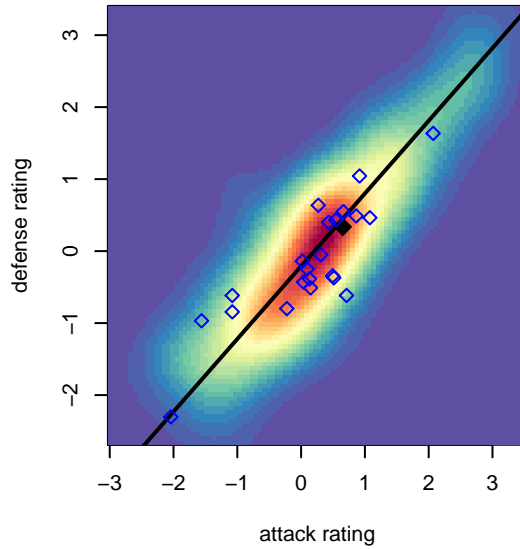

# SSC Shadow Elite Bellefeuille G01

Spokane SC Shadow  
 Spokane Valley, WA  
 G01 total strength=943  
 attack=1.92 defense=1.4  
 fall league = NWL U14  
 spr league = Spr NWL U13/U14 BRACKET A L

alt names used:

**SSC Shadow Elite Bellefeuille G01**  
 Dots are actual minus expected GF (blue circles) and GA (red triangles).  
 Blue line is smoothed change in attack strength. Red is smoothed change in defense strength.

**attack and defense variance (black dot)  
relative to other teams  
and top 10 in region**

**attack and defense rating  
relative to others at age  
and all opponents in last 13 months**

**Performance relative to 13 month average**