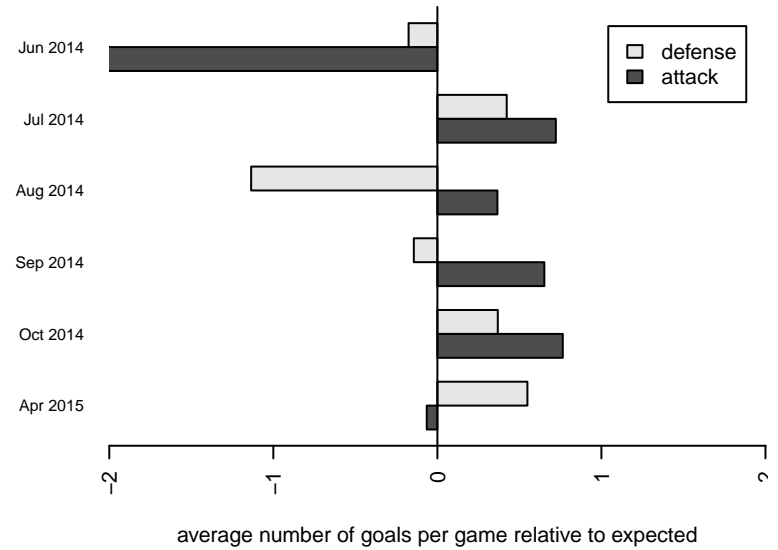

Performance relative to 13 month average