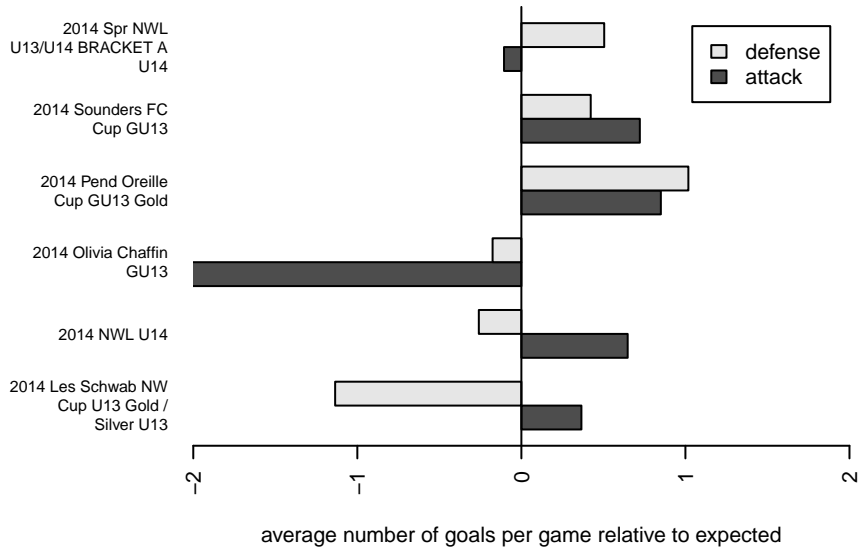

**SSC Shadow Elite Bellefeuille G01**  
 Dots are actual minus expected GF (blue circles) and GA (red triangles).  
 Blue line is smoothed change in attack strength. Red is smoothed change in defense strength.

**attack and defense variance (black dot)  
relative to other teams  
and top 10 in region**

**attack and defense rating  
relative to others at age  
and all opponents in last 13 months**

**Performance relative to 13 month average**