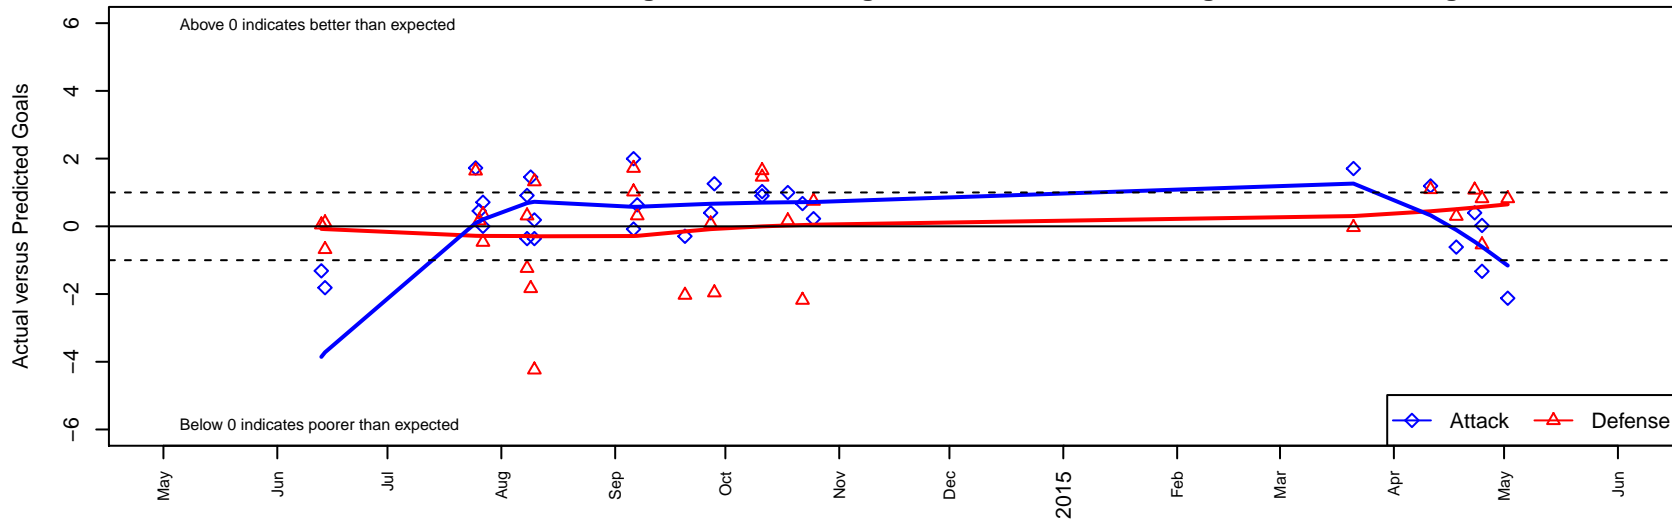

# SSC Shadow Elite Bellefeuille G01

Spokane SC Shadow  
 Spokane Valley, WA  
 G01 total strength=943  
 attack=1.92 defense=1.4  
 fall league = NWL U14  
 spr league = Spr NWL U13/U14 BRACKET A L

alt names used:

Venues played:  
 2014 Olivia Chaffin GU13  
 2014 Sounders FC Cup GU13  
 2014 Les Schwab NW Cup U13 Gold / Silver U  
 2014 Pend Oreille Cup GU13 Gold  
 2014 NWL U14  
 2014 Spr NWL U13/U14 BRACKET A U14

**SSC Shadow Elite Bellefeuille G01**  
 Dots are actual minus expected GF (blue circles) and GA (red triangles).  
 Blue line is smoothed change in attack strength. Red is smoothed change in defense strength.

**attack and defense variance (black dot)  
relative to other teams  
and top 10 in region**

**attack and defense rating  
relative to others at age  
and all opponents in last 13 months**

**Performance relative to 13 month average**