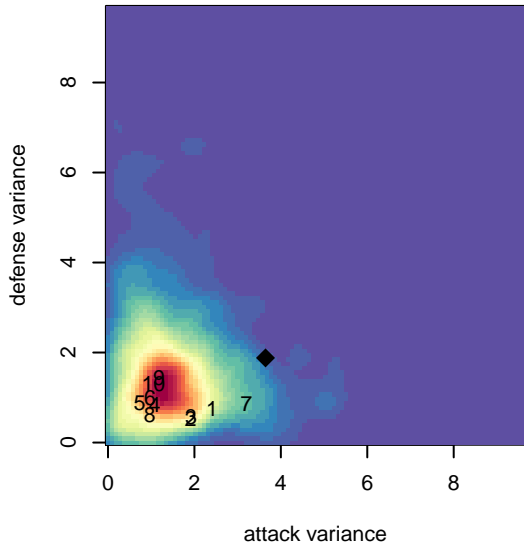

**attack and defense variance (black dot)
relative to other teams
and top 10 in region**