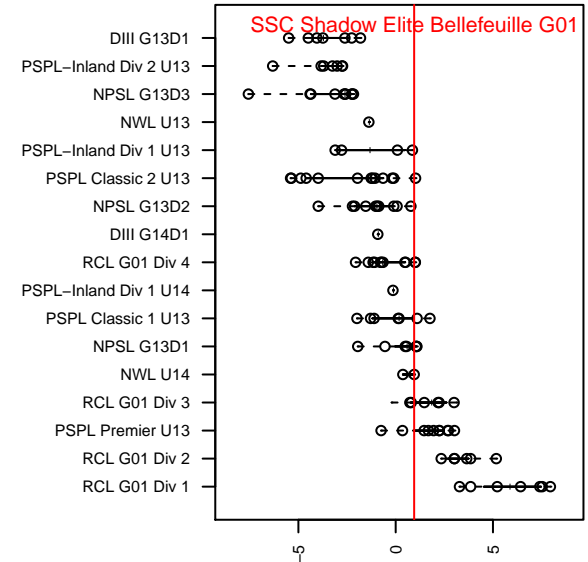

# SSC Shadow Elite Bellefeuille G01

Spokane SC Shadow  
 Spokane Valley, WA  
 G01 total strength=943  
 attack=1.92 defense=1.4  
 fall league = NWL U14  
 spr league = Spr NWL U13/U14 BRACKET A L

alt names used:

Venues played:  
 2014 Olivia Chaffin GU13  
 2014 Sounders FC Cup GU13  
 2014 Les Schwab NW Cup U13 Gold / Silver U  
 2014 Pend Oreille Cup GU13 Gold  
 2014 NWL U14  
 2014 Spr NWL U13/U14 BRACKET A U14

**SSC Shadow Elite Bellefeuille G01**  
 Dots are actual minus expected GF (blue circles) and GA (red triangles).  
 Blue line is smoothed change in attack strength. Red is smoothed change in defense strength.

**attack and defense variance (black dot)  
relative to other teams  
and top 10 in region**

**attack and defense rating  
relative to others at age  
and all opponents in last 13 months**

**Performance relative to 13 month average**